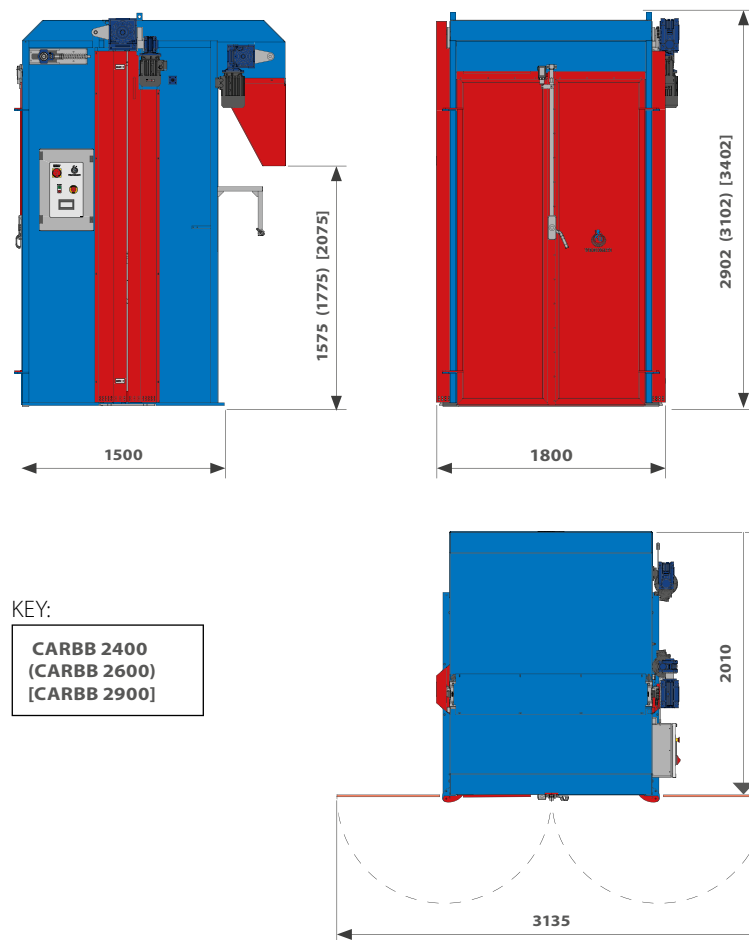

Video

MACHINE DESCRIPTION

The CRABB vertical big-bale loader is enabled to have homogeneous and uniform soil through the horizontal scraping system.

Space saving design, high capacity and less maintenance. An efficient and strong machine, safe to use.

TECHNICAL SPECIFICATIONS

- The machine is completely controlled by a PLC and the functions are show on display.
- Any outstanding or bending parts ensure maximum safety for the operator.
- Automatic chain tensioners.
- Acoustic signal of end bale.
- Lifting control with frequency driver, which allows a medium speed of drawing near, a minimum speed of precessing and a rapid come back to the loading position.
- Excellent homogeneity and smothness of the processed soil, due to the combination of the rising up of the horizontal scraping.
- The bale, closed inside the machine, keeps the right humidity also during the rest periods.
- Optical sensor for an automatic check of dumped soil level.
- Outside indicator of the level of the bale that is being processed.

The two CARBB machines **feed just one hopper.**

3 doors version: it helps the cleaning in the bale change.

Can be easily **moved with a forklift or a trans-pallet** with or without bale inside.

Easy to **load the bale** with any kind of means. Possibility to use only one part of the bale, unload it afterwards because **remains undamaged.**

TECHNICAL DATA	M.U.	CARBB 2400	CARBB 2600	CARBB 2900
HOURLY PRODUCTION (max)	bales/hour	3	3	3
BALES DIMENSIONS (max)	mm	1200x1200	1200x1200	1200x1200
BALES HEIGHT (max)	mm	2400	2600	2900
WEIGHT	kg	1500	1550	1620
INSTALLED POWER	kW	3	3	3