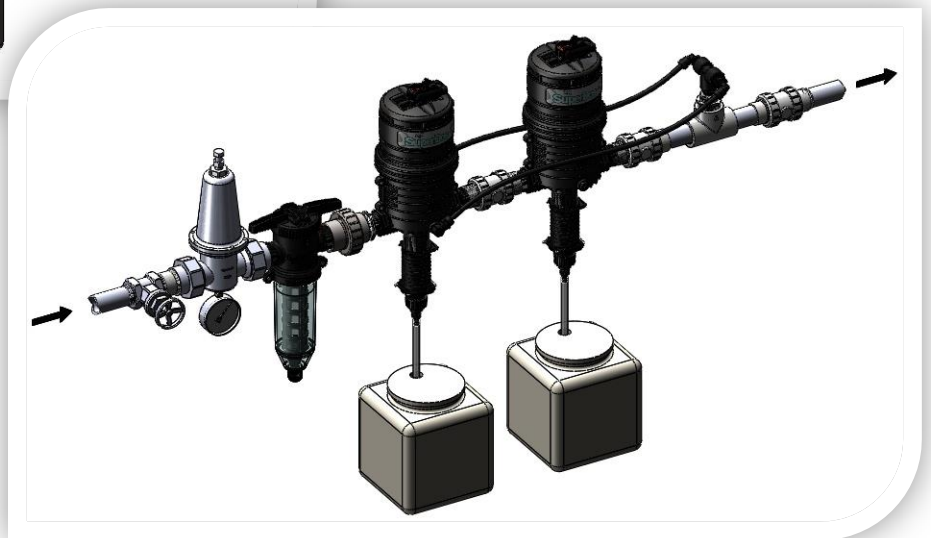

**SuperDos 45 Quick Start Guide**

**0.25 - 45 gpm 5 – 100 psi\***

**57 - 10000 l/h 0,4 – 6,9 bar\***

**\*5% model has maximum operating pressure of 80 psi (5,5 bar)**

**\*\*\*NOTE\*\*\* Remote injection is NOT recommended for use with the 5% model**