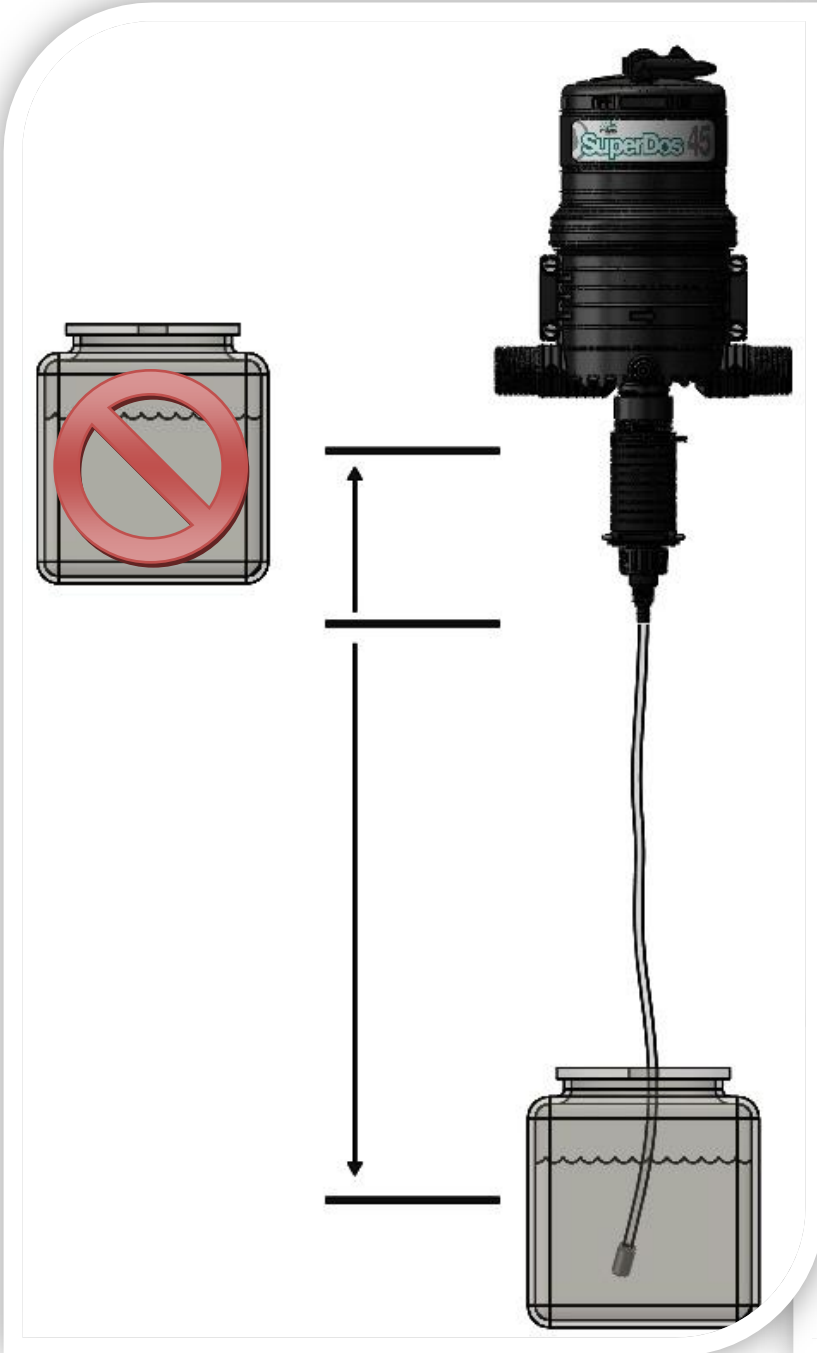

**SuperDos 45 Quick Start Guide**

**0.25 - 45 gpm 5 – 100 psi\***

**57 - 10000 l/h 0,4 – 6,9 bar\***

**\*5% model has maximum operating pressure of 80 psi (5,5 bar)**

**\*\*\*NOTE\*\*\* Remote injection is NOT recommended for use with the 5% model**