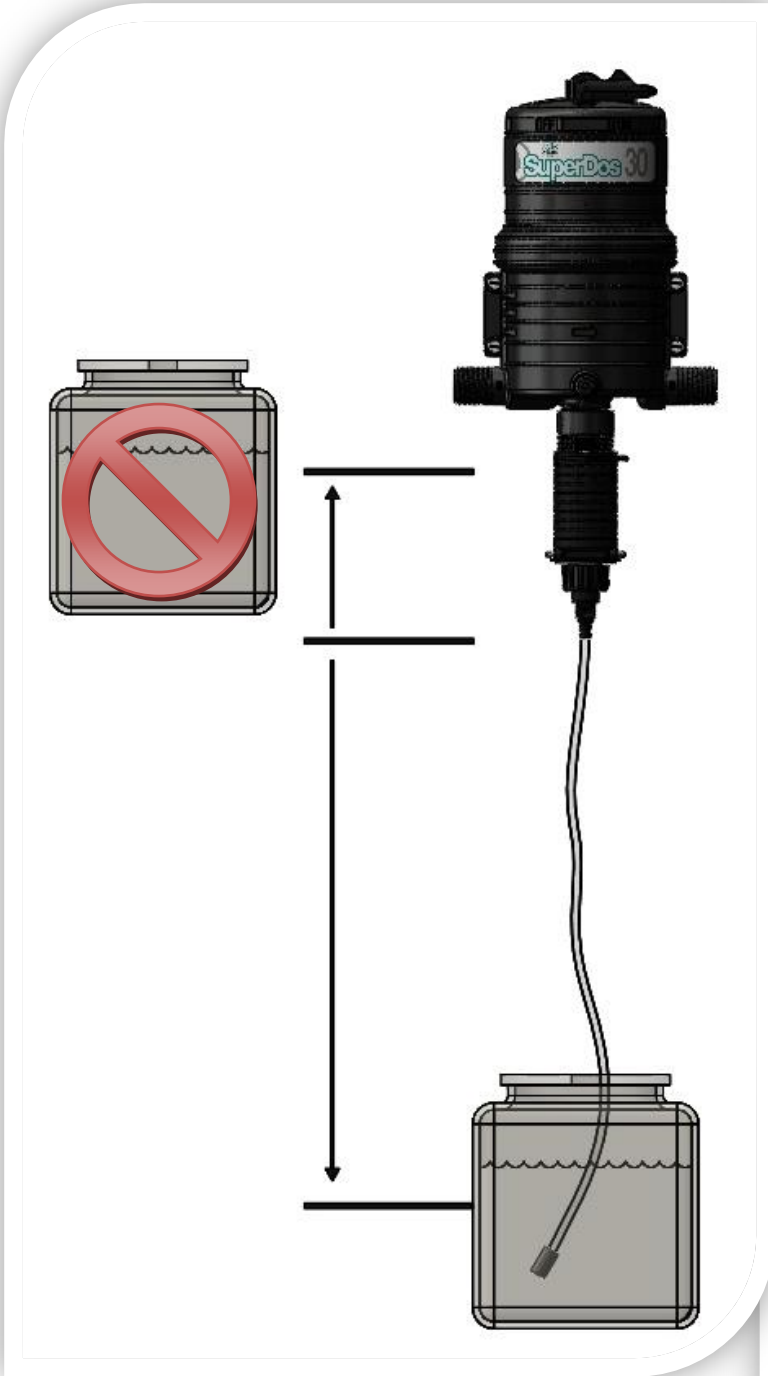

SuperDos 30 Quick Start Guide

0.15 – 30 gpm 5 – 100 psi*

34 – 6800 l/h 0,4 – 6.9 bar*

***5% model with remote injection kit has maximum operating pressure of 60 psi (4 bar)**

SuperDos 30 Quick Start Guide

0.15 – 30 gpm 5 – 100 psi*

34 – 6800 l/h 0,4 – 6.9 bar*

***5% model with remote injection kit has maximum operating pressure of 60 psi (4 bar)**

SuperDos 30 Quick Start Guide

0.15 – 30 gpm 5 – 100 psi*

34 – 6800 l/h 0,4 – 6.9 bar*