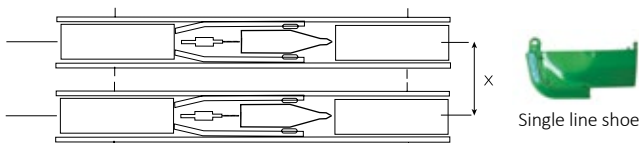

Row marker (option)

Frame double "C" shaped with toolbar linkage mounted on skids in order to have an easier adjustment of inter-row distance

Version with double microgranulator (option)

Sowing body with bronze gasket, double selector with opposite disc rotation respect to the tractor wheel by ensuring an high precision of seed and a better handiness of adjustment and inspection.

Seed suction kit (option)

2.20L Inox hopper

Tractor wheel 5.00-15 with gearbox

Farmflex wheel, cage wheel, Inox wheel. Available in different width sizes:
250x100 mm
250x140 mm
250x200 mm

MODELS AND CONFIGURATIONS

CALIBRA SLIM for narrow inter-row distances
x = 13

Single line shoe

CALIBRA TWIN, with double sowing line
x = 20 for 5, 7, 10 cm version
x = 25.5 for 12 cm version

Shoe for stony soils

Shoe for sandy soils

CALIBRA SINGLE LINE
x = 20

Single line shoe

Broadcast shoe

CALIBRA TRIS, with triple sowing line
x = 20 for 3.5+3.5 cm, 5+5 cm version
x = 25.5 for 6+6 cm version

Shoe for stony soils

Shoe for sandy soils

CALIBRA TANDEM
x = 25