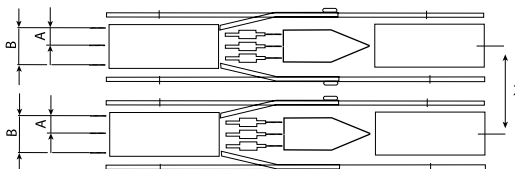

Row marker (option)

Frame double "C" shaped with toolbar linkage mounted on skids in order to have an easier adjustment of inter-row distance

Version with double microgranulator (option)

Sowing body with bronze gasket, double selector with opposite disc rotation respect to the tractor wheel by ensuring an high precision of seed and a better handiness of adjustment and inspection.

CALIBRA SLIM for narrow inter-row distances
x = 13

Single line shoe

CALIBRA TWIN, with double sowing line
x = 20 for 5, 7, 10 cm version
x = 25.5 for 12 cm version

Shoe for stony soils

Shoe for sandy soils

CALIBRA SINGLE LINE
x = 20

Single line shoe

Broadcast shoe

CALIBRA TRIS, with triple sowing line
x = 20 for 3.5+3.5 cm, 5+5 cm version
x = 25.5 for 6+6 cm version

Shoe for stony soils

Shoe for sandy soils

CALIBRA TANDEM
x = 25

Single line shoe

CALIBRA SINGLE LINE

CALIBRA TANDEM

REGULATION DISTANCES OF SENDING		CALIBRA				
15 - 15 - 12 - 16		(32)	(64)	(128)	(128)	(128)
CAMBIO A-B	C-D	C-D	C-D	C-D	C-D	
	10-20	10-20	10-20	15-15	20-10	
		CM	CM	CM	CM	CM
21-16	12,8	6,4	3,2	1,60	0,80	
21-17	13,6	6,8	3,4	1,70	0,85	
21-18	14,4	7,2	3,6	1,80	0,90	
21-19	15,2	7,6	3,8	1,90	0,95	
21-20	16,0	8,0	4,0	2,00	1,00	
21-21	16,8	8,4	4,2	2,10	1,05	
15-16	17,9	8,9	4,5	2,23	1,12	
15-17	19,0	9,5	4,8	2,37	1,19	
15-18	20,1	10,0	5,0	2,51	1,26	
15-19	21,2	10,6	5,3	2,65	1,33	
15-20	22,3	11,2	5,6	2,79	1,40	
15-21	23,4	11,7	5,9	2,93	1,47	