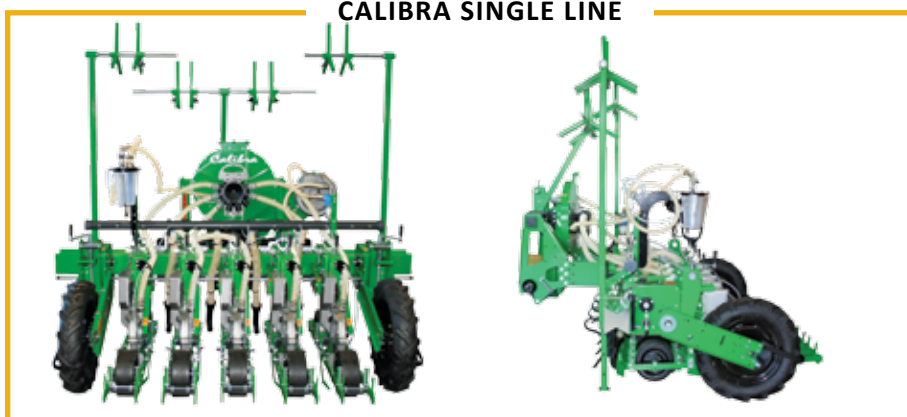

CALIBRA SINGLE LINE