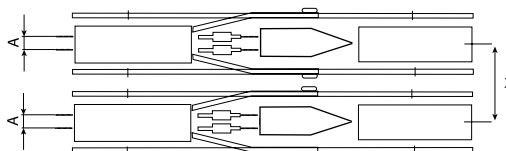

Row marker (option)

Frame double "C" shaped with toolbar linkage mounted on skids in order to have an easier adjustment of inter-row distance

Version with double microgranulator (option)

Sowing body with bronze gasket, double selector with opposite disc rotation respect to the tractor wheel by ensuring an high precision of seed and a better handiness of adjustment and inspection.

Seed suction kit (option)

2.20L Inox hopper

Tractor wheel 5.00-15 with gearbox

Farmflex wheel, cage wheel, Inox wheel. Available in different width sizes:
250x100 mm
250x140 mm
250x200 mm

MODELS AND CONFIGURATIONS

CALIBRA SLIM for narrow inter-row distances
x = 13

Single line shoe

CALIBRA TWIN, with double sowing line
x = 20 for 5, 7, 10 cm version
x = 25.5 for 12 cm version

Shoe for stony soils

Shoe for sandy soils

CALIBRA SINGLE LINE
x = 20

Single line shoe

Broadcast shoe

CALIBRA TRIS, with triple sowing line
x = 20 for 3.5+3.5 cm, 5+5 cm version
x = 25.5 for 6+6 cm version

Shoe for stony soils

Shoe for sandy soils

CALIBRA TANDEM
x = 25