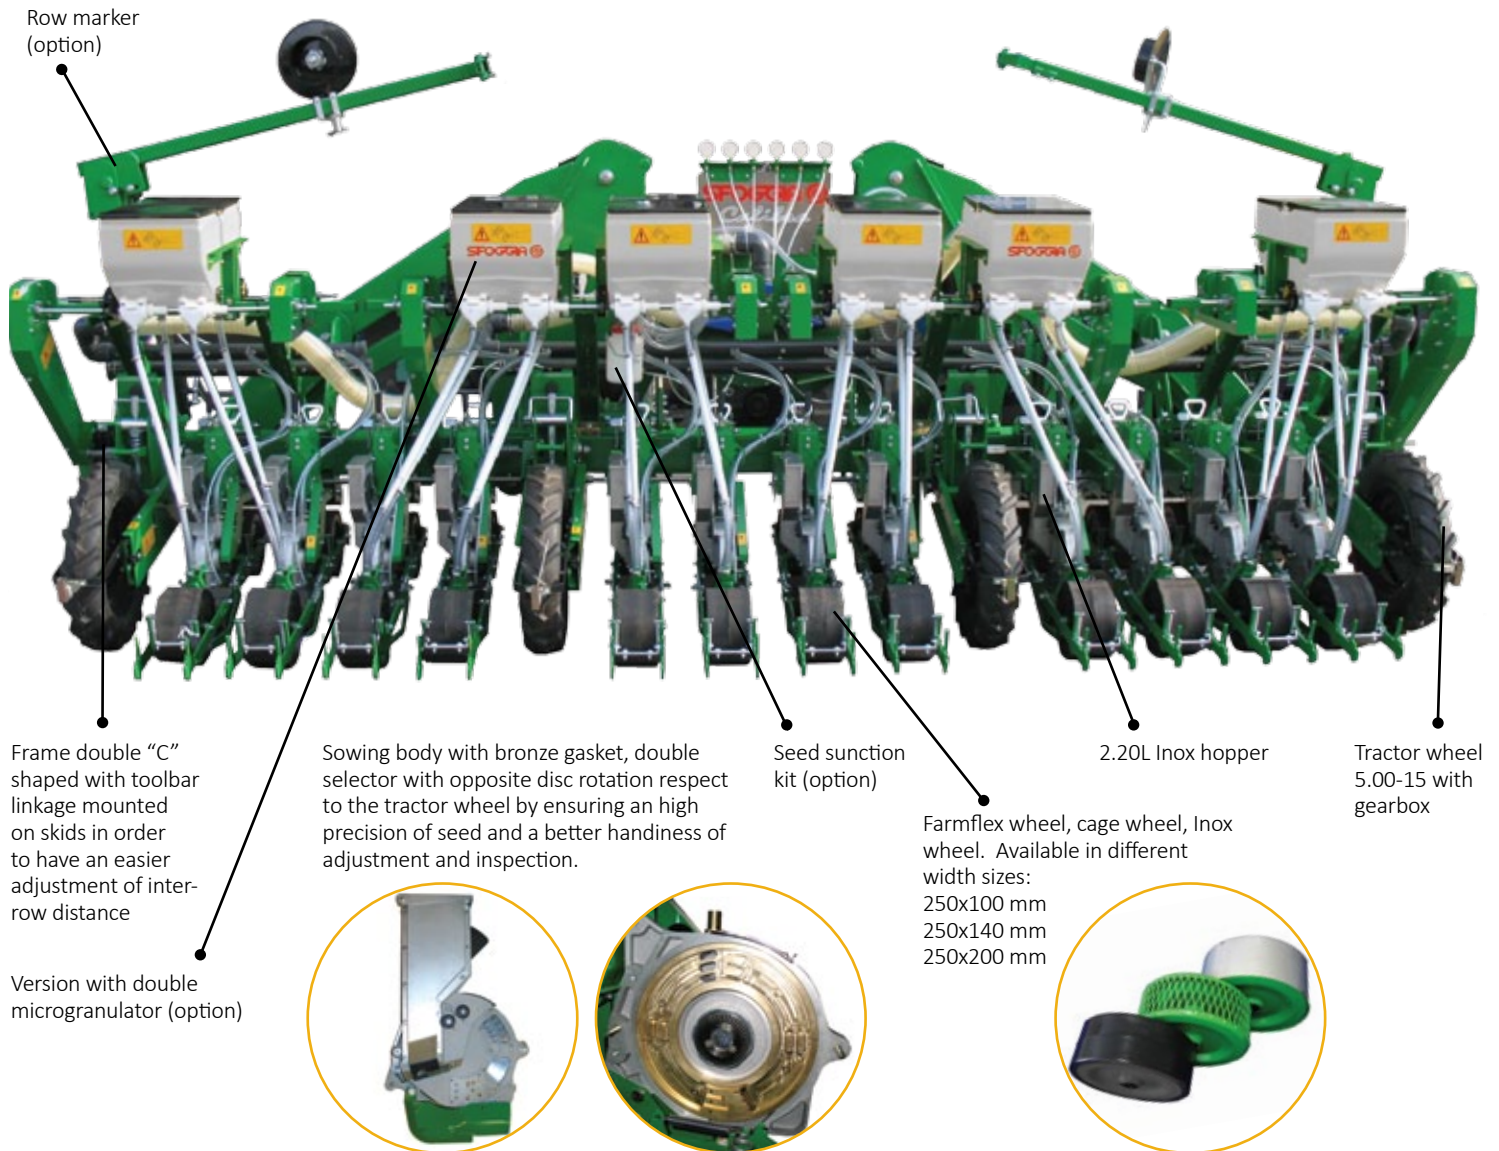

CALIBRA

Pneumatic seeder for small seeds

The double selection system and the big size of the sowing disc, which **CALIBRA** is equipped, ensure an high sowing precision. Thanks to our special frame and to the skids on the toolbar, it is not necessary to disassemble the machine to set the row distance.

Two turbines work separately to ensure a constant volumetric flow rate and pressure.

CALIBRA is available in the following configurations:

- **SLIM**, for narrow inter-row distances

- **SINGLE LINE**

- **TWIN**, with double sowing line

- **TRIS**, with triple sowing line

- **TANDEM**, with two sowing body

CALIBRA can be supplied with fixed frame and hydraulic folding frame.

STANDARD EQUIPMENT:

Vacuum gauge and pressure gauge; 1 sowing disc per element; Cardan shaft; Covering scrapers; Two turbines; PTO shaft 480 rpm.

Row marker (option)

Frame double "C" shaped with toolbar linkage mounted on skids in order to have an easier adjustment of inter-row distance

Version with double microgranulator (option)

Sowing body with bronze gasket, double selector with opposite disc rotation respect to the tractor wheel by ensuring an high precision of seed and a better handiness of adjustment and inspection.