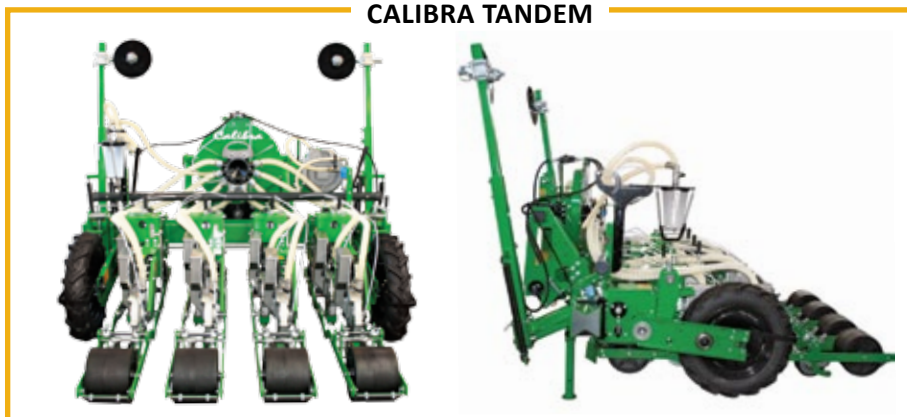

Two turbines work separately to ensure a constant volumetric flow rate and pressure.

CALIBRA is available in the following configurations:

- **SLIM**, for narrow inter-row distances

- **SINGLE LINE**

- **TWIN**, with double sowing line

CALIBRA SLIM for narrow inter-row distances
x = 13

Single line shoe

CALIBRA TWIN, with double sowing line
x = 20 for 5, 7, 10 cm version
x = 25.5 for 12 cm version

Shoe for stony soils

Shoe for sandy soils

CALIBRA SINGLE LINE
x = 20

Single line shoe

Broadcast shoe

CALIBRA TRIS, with triple sowing line
x = 20 for 3.5+3.5 cm, 5+5 cm version
x = 25.5 for 6+6 cm version

Shoe for stony soils

Shoe for sandy soils

CALIBRA TANDEM
x = 25

Single line shoe

CALIBRA SINGLE LINE

CALIBRA TANDEM

REGULATION DISTANCES OF SENDING		CALIBRA				
15 - 15 - 12 - 16		(32)	(64)	(128)	(128)	(128)
CAMBIO A-B	C-D	C-D	C-D	C-D	C-D	
	10-20	10-20	10-20	15-15	20-10	
		CM	CM	CM	CM	CM
21-16	12,8	6,4	3,2	1,60	0,80	
21-17	13,6	6,8	3,4	1,70	0,85	
21-18	14,4	7,2	3,6	1,80	0,90	
21-19	15,2	7,6	3,8	1,90	0,95	
21-20	16,0	8,0	4,0	2,00	1,00	
21-21	16,8	8,4	4,2	2,10	1,05	
15-16	17,9	8,9	4,5	2,23	1,12	
15-17	19,0	9,5	4,8	2,37	1,19	
15-18	20,1	10,0	5,0	2,51	1,26	
15-19	21,2	10,6	5,3	2,65	1,33	
15-20	22,3	11,2	5,6	2,79	1,40	
15-21	23,4	11,7	5,9	2,93	1,47	