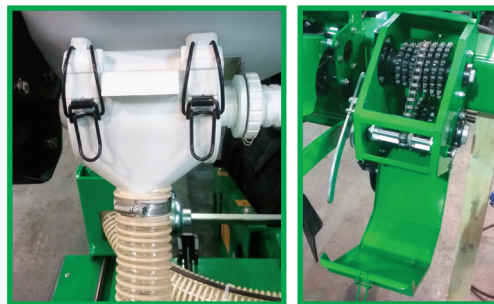

# GAMMA PLUS

Means quality and reliability

**GAMMA PLUS** is a precision pneumatic planter that thanks to its characteristics has a long tradition in the planters range, though it remained a symbol of the research and the development Sfoggia.

**GAMMA PLUS** has a sowing method by shoe - seed drops only 4 cm - that offers a great reliability and simplicity of use ensuring high precision sowing at speeds of up to 10km/h.

## MAIN FEATURES

- Self-lubricating bushings on multiple points of the parallelogram
- Sowing body on an aluminium base that makes it non deformable, strong and light guarantees the same sowing precision even after many years
- Singulator with three teeth for a better
- Selection of the seeds
- Seeds drop at 4 cm from the ground
- Gearbox with 42 different plant spacing
- Volumetric distributor of fertilizer and microgranules

**GAMMA PLUS** is available in different versions from 4 up to 18 rows for maize sunflower and from 6 up to 24 rows for beet and soya-bean. Mounted or trailed.

Moreover **GAMMA PLUS** is suitable in different configurations: fixed frame, telescopic frame (2,5m and 3,0m closed); hydraulic folding, hydraulic folding plus telescopic frame, three point hitch and hydraulic trailed.