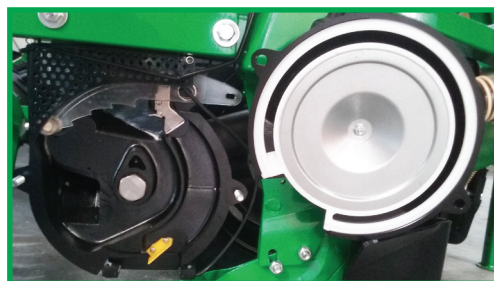

**GAMMA PLUS** has a sowing method by shoe - seed drops only 4 cm - that offers a great reliability and simplicity of use ensuring high precision sowing at speeds of up to 10km/h.

## MAIN FEATURES

- Self-lubricating bushings on multiple points of the parallelogram
- Sowing body on an aluminium base that makes it non deformable, strong and light guarantees the same sowing precision even after many years
- Singulator with three teeth for a better
- Selection of the seeds
- Seeds drop at 4 cm from the ground
- Gearbox with 42 different plant spacing
- Volumetric distributor of fertilizer and microgranules

**GAMMA PLUS** is available in different versions from 4 up to 18 rows for maize sunflower and from 6 up to 24 rows for beet and soya-bean. Mounted or trailed.

Moreover **GAMMA PLUS** is suitable in different configurations: fixed frame, telescopic frame (2,5m and 3,0m closed); hydraulic folding, hydraulic folding plus telescopic frame, three point hitch and hydraulic trailed.